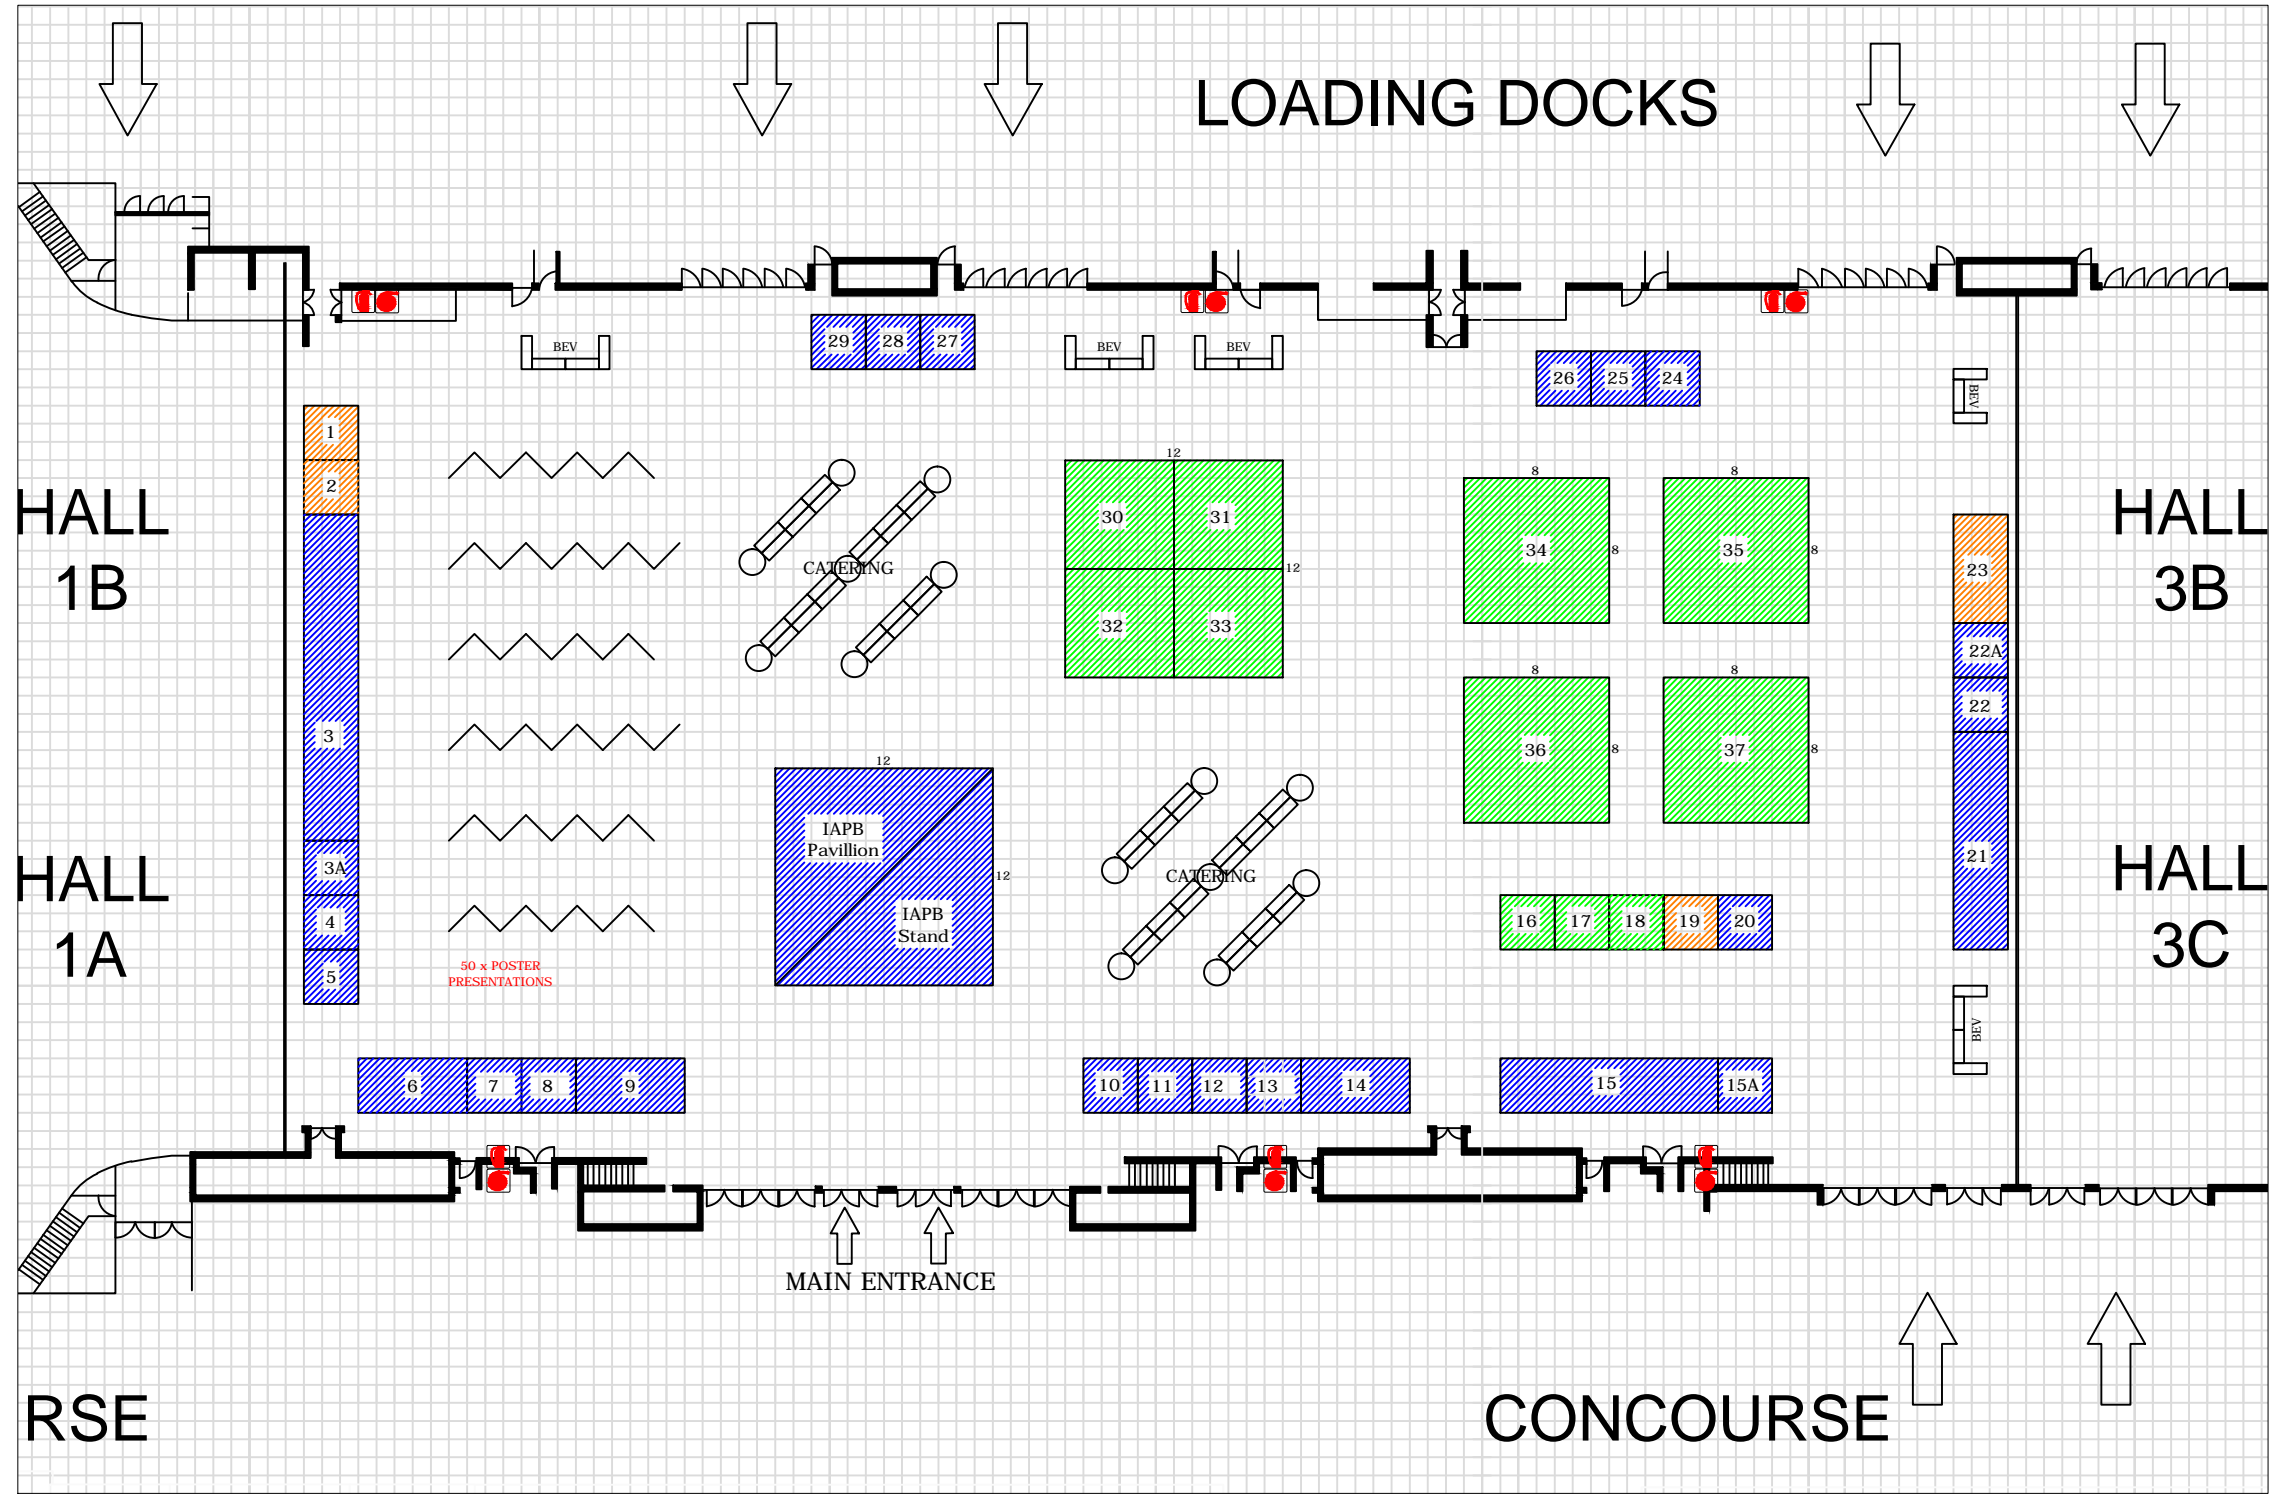

IAPB 10TH GENERAL ASSEMBLY ICC HALL 2 & 3A 27 - 30 OCTOBER 2016

Sponsor stands
Exhibitor stands
Arts & craft

1. E'Yako Green
2. Switched on Trade
3. Genop Healthcare (Pty)
  - OCULUS Optikgerate GmbH
  - TAKAGI SEIKO CO
  - Abbott
  - Nidek
  - Canon Europa N.V.
  - Optovue
4. 3A. OneSight
4. Alcon Laboratories SA (Pty)
5. DEEPAK Care
6. AuroLab
7. Medequip
8. Haag Strait
9. Keeler Ltd & Volk Optical Inc
10. Optomed Oy
11. International Centre for Eye Health
12. Peek Vision
13. RANZCO
14. Carl Zeiss Meditec AG
15. Eurotech Optical
17. 15A. Pellucid Networks
16. International Council of Ophthalmology
17. Helen Keller International
18. Vision Impact Institute
19. African Art Center
20. Elektron Technology
21. Appasamy Associates
22. Micromed International
25. 22A. Topcon Europe Medical BV
23. KZN Blind & Deaf Society
24. Humanware Europe
25. Forus Health
26. Devine Meditech
27. Khosla Surgical Industries
28. FREY S.J
29. Al Basar International Foundation
30. Standard Chartered Bank/ Seeing is Believing
31. Bayer
32. L'Occitane Foundation
33. Lions Clubs International Foundation
34. Brien Holden Vision Institute
35. Mectizan Donation Program
36. Orbis International
37. CBM

SHOW / STAND : 10th GENERAL ASSEMBLY
SHOW DATES : 27 - 30 OCTOBER 2016   VENUE : ICC HALL 2 & 3A
DRAWING TITLE : FLOOR PLAN

DRAWING DATE / REV : 10 AUGUST 2016
DRAWING SCALE : NTS
DESIGNER : SIPHIWE NDLOVU